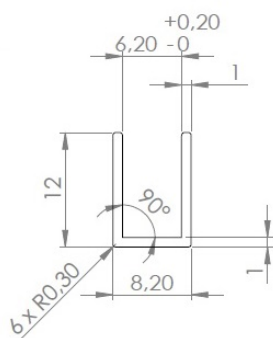

PRODUCT SHEET

Description:

Alu. U-Channel, F/6mm Glass, Polished Alu, 2,5Mtr,1x12x8,2mm (T/H/W)

Item number:

15.22.500-0

| Units | Box | Carton | HS Code | Barcode |
|-------|-----|--------|------------|------------------------------------------------------------------------------------|
| Pcs. | 1 | 80 | 7604299090 |  |
| | | | | 5704866059114 |

| | | |
|------------|---------------|------------------|
| Surface: | Mirror chrome | All other finish |
| L = Length | 2300 mm. | 2500 mm. |

SISO A/S

Mileparken 11
DK-2740 Skovlunde
Denmark
VAT: DK 24786013